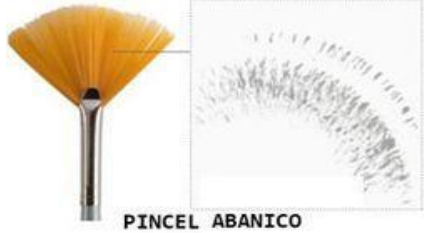

أنواع ريشة الرسم

*Everything
You've
Always
Wanted to
Know About*
**Watercolor
Brushes**

artistsnetwork

PINCEL PLANO

PINCEL REDONDO

PINCEL ABANICO

PINCEL LENGUA DE GATO

PINCEL STIPPLER

PINCEL ANGULAR

PINCEL PUNTA AVELLANADA

PINCEL SWORD STRIPER

PINCEL PUNTA MOP

PINCEL DELINEADOR