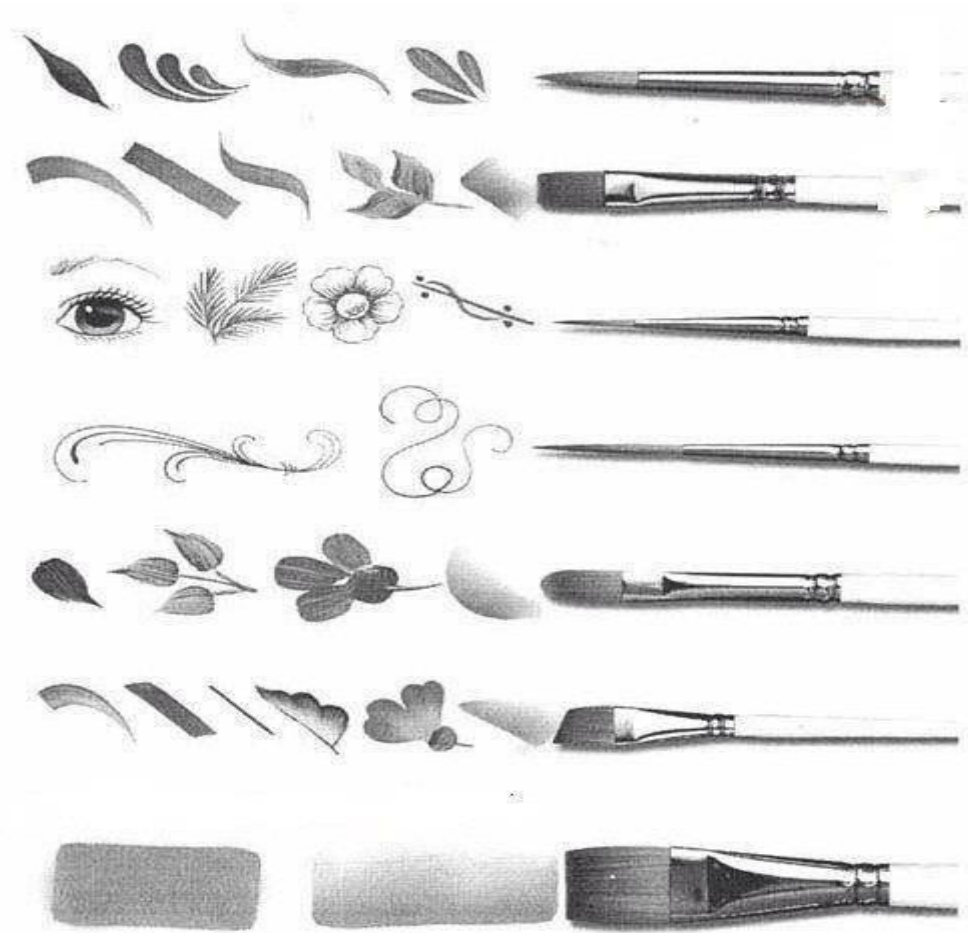

أنواع ريشة الرسم

*Everything
You've
Always
Wanted to
Know About*
**Watercolor
Brushes**

artistsnetwork

PINCEL PLANO

PINCEL REDONDO

PINCEL ABANICO

PINCEL LENGUA DE GATO

PINCEL STIPPLER

PINCEL ANGULAR

PINCEL PUNTA AVELLANADA

PINCEL SWORD STRIPER

PINCEL PUNTA MOP

PINCEL DELINEADOR